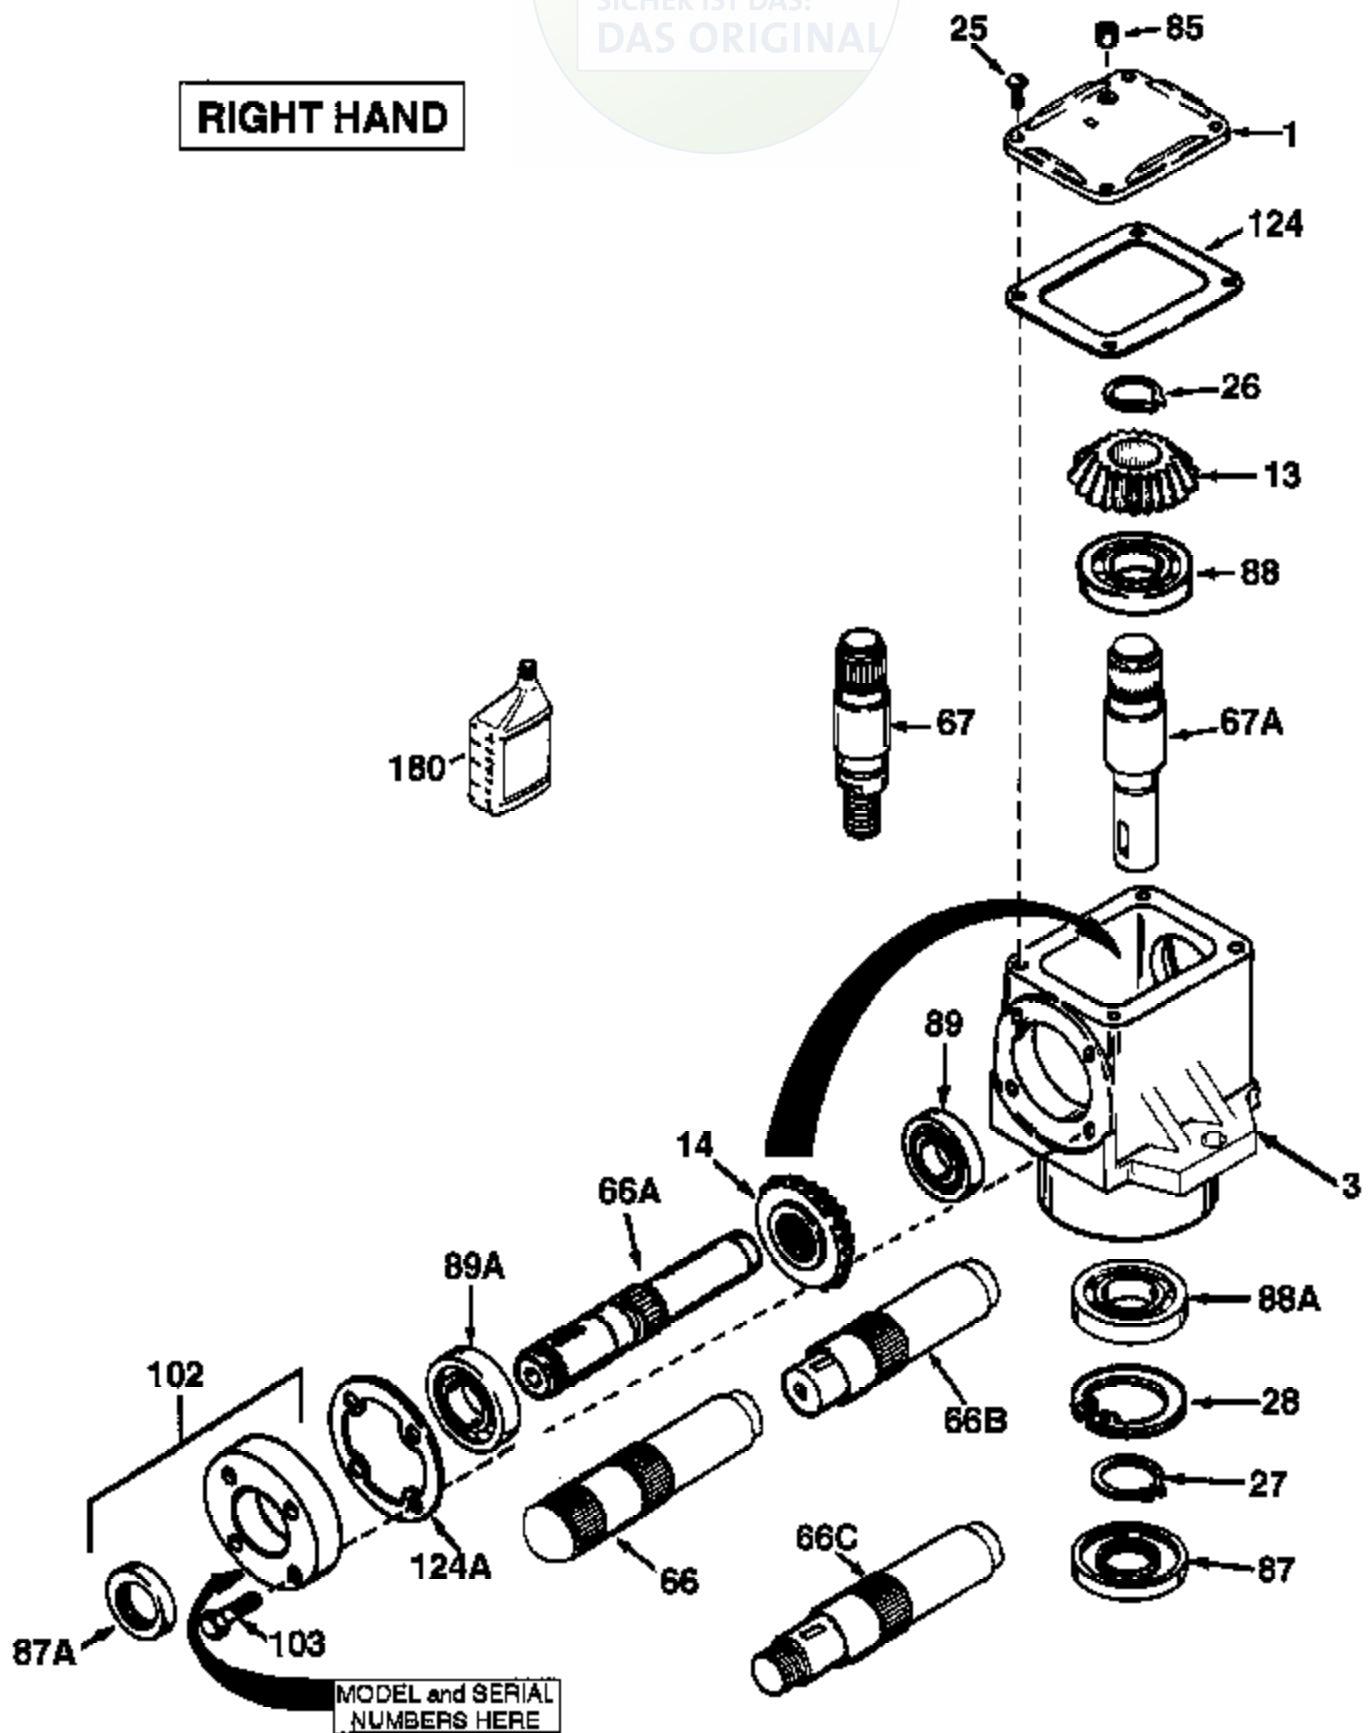

JOIST

SICHER IST DAS:
DAS ORIGINAL

RIGHT HAND

Ref #	Part Number	Qty	Description
1	772067		Cover
3	770094		Right Angle Drive Housing
13	778101A		Miter Gear (17 teeth) (7/8" ID)
14	778210A		Miter Gear (17 teeth) (1" ID)
25	792025		Screw, 10-24 x 1/2"
26	788018		Retainer Ring
27	788019		Retainer Ring
28	792119		Snap Ring
66A	776228		Input Shaft (5-7/32" long)
67A	776060		Output Shaft (4-17/32" long)
85	792039		Pipe Plug, 1/8-27 (countersunk headle ss)
87A	788031		Oil Seal
87	788029	1000-1000-045	Oil Seal
88	780034	Peerless	Ball Bearing
88A	780034		Ball Bearing
89	780024		Ball Bearing
89	780173		Roller Bearing & Cup
102	786029		Retainer Cap & Seal (Incl. 87A & 103)
103	792026		Screw, 1/4-20 x 7/8"
124	788028		Cover Gasket
124A	788030B		Cap Gasket
180	730229A		Gear Oil 80W90